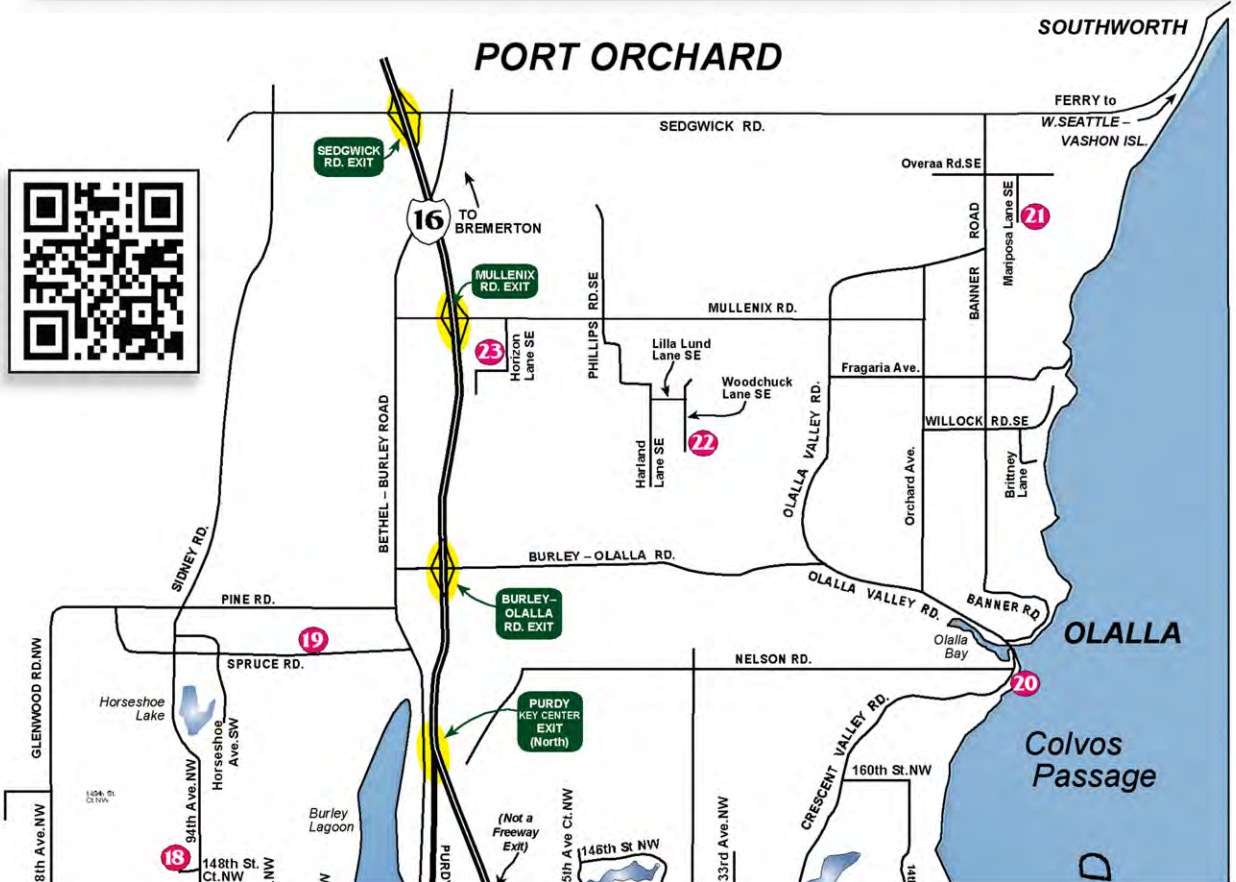

21 SHARON FEENEY
• Stone Sculpture
6595 Mariposa Ln. SE, Pt. Orchard 98367
sharonf40@msn.com
360-871-7869
-with Guest Artist
JILL WHITMORE
• Kiln Fired Glass Art
whitmore.jill@gmail.com
805-448-0929

22 MARY J. McINNIS
• Paintings
10189 Woodchuck Ln SE, Pt. Orch. 98367
mjmcinnisart.com
360-620-4071
-with Guest Artist
JEFF YEAGER
• Recycled Metal Yard Art
emeraldgreens1@juno.com
360-874-1244

23 JANI FREIMANN
• Watercolor/Acrylic
9240 Horizon Lane SE, Pt. Orch. 98367
janifreimann@msn.com
253-230-8225
-with Guest Artist
LOLA WALLER
• Watercolor
lolawaller@comcast.net
253-255-1363

the Greater Gig Harbor OPEN STUDIO TOUR

OST gives people an opportunity to meet local artists in their studios, to learn what inspires them and how they use their materials and tools to create objects of beauty, whimsy and utility.

This year 33 professional artists in Gig Harbor, Key Peninsula, Fox Island and South Kitsap welcome visitors to their studios to admire and acquire fine and functional works of art.

Please join us!
info@gigharboropenstudio.org

Sept. 14, 15 & 16, 2018 • 10am-5pm
Visit us at ~ GigHarborOpenStudioTour.org

WATCH FOR THESE ROAD SIGNS!

THE GREATER GIG HARBOR

OPEN STUDIO ART TOUR

THIS WEEKEND
FRI, SAT, & SUN
10am - 5pm

gigharboropenstudiotour.org

*Pick Up Your
OST 2018 Map
at Your Local
Gig Harbor
Art Gallery*