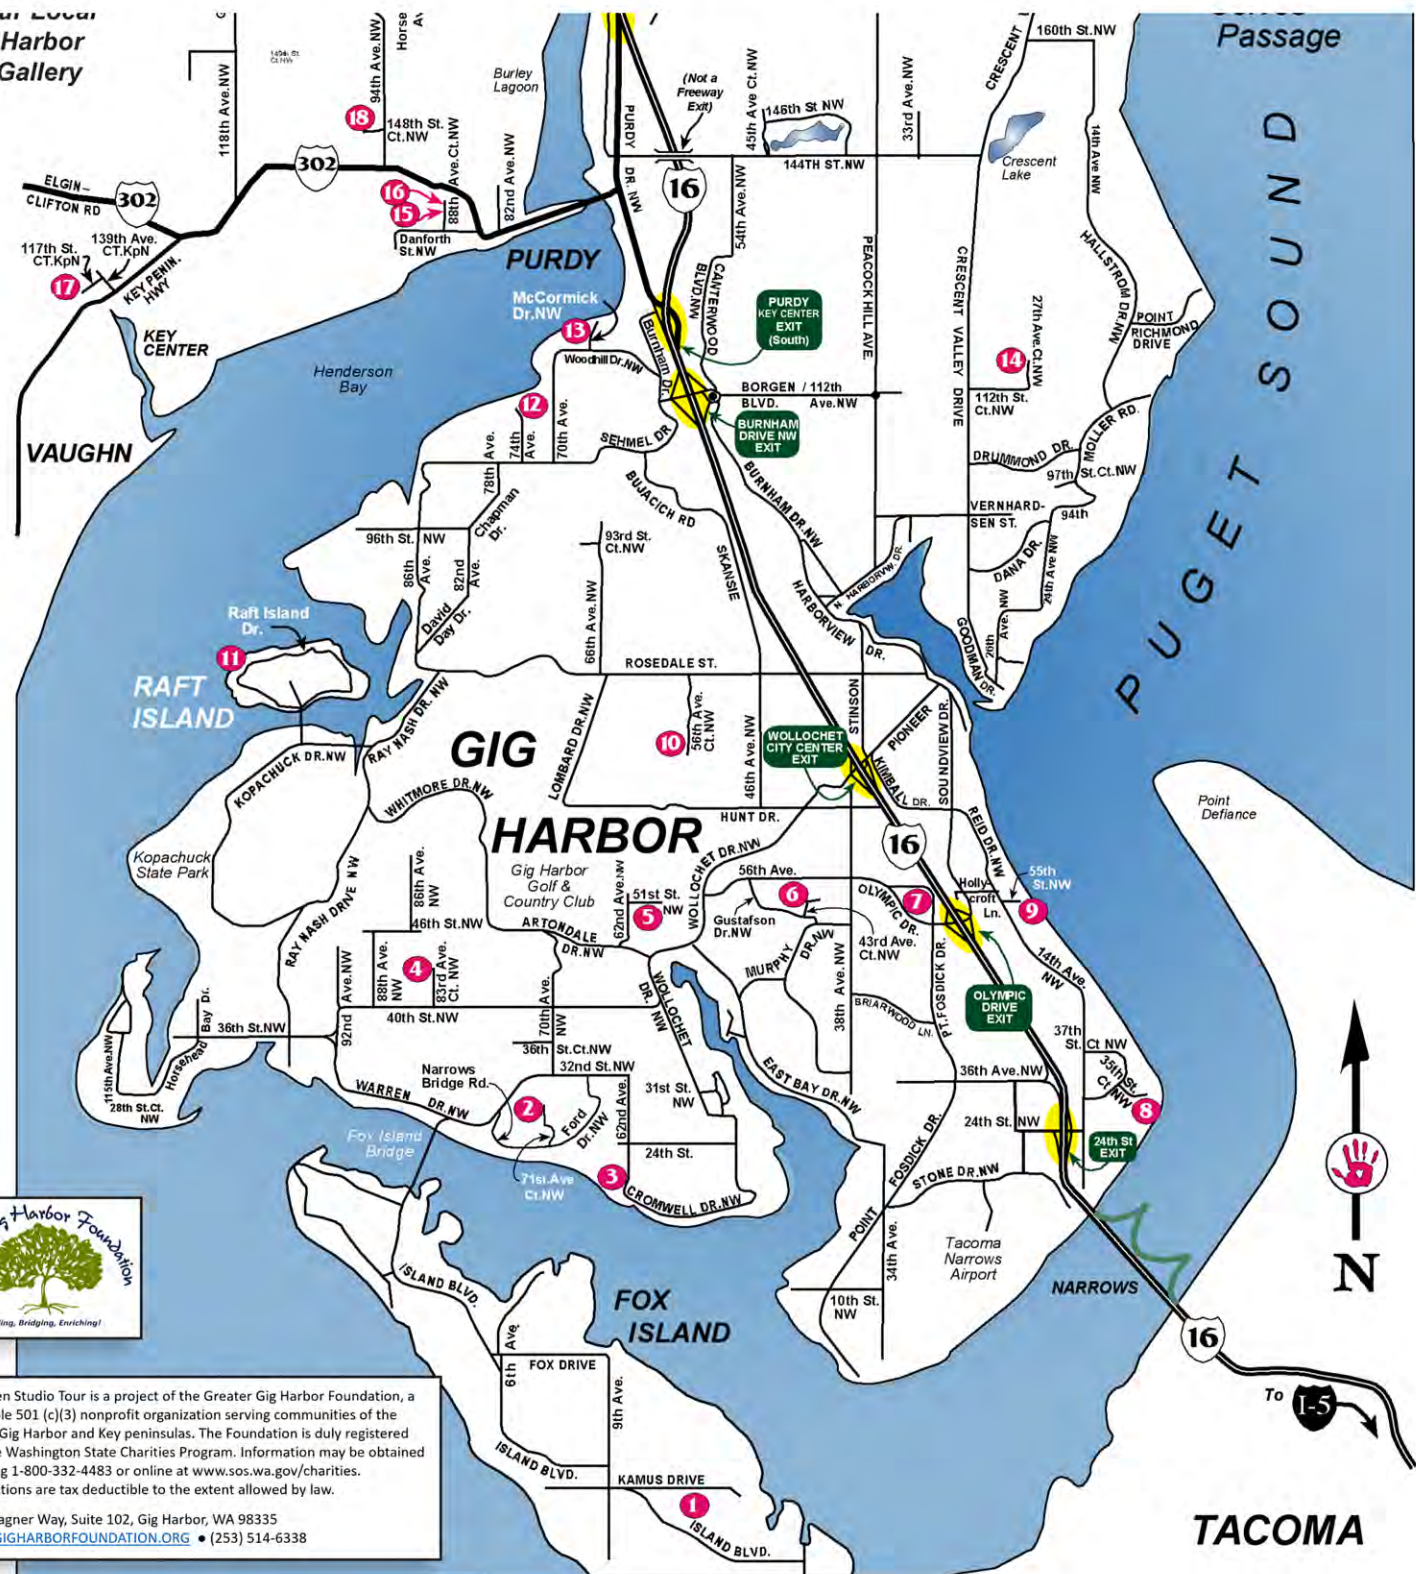

• Watercolor/Pen/Acrylic
celiajh@yahoo.com
253-858-8088

11 KATE LARSSON
• Watercolors
62 Raft Island Dr. NW, Gig Harbor 98335
KateLarssonStudio.com
253-265-1662
-with Guest Artist
SHANNON KRUGER
• Textiles
mlntercreekbasketry@comcast.net
253-549-7227

12 MILES STRUXNESS
• Pottery
11013 74th Ave. NW, Gig Harbor 98335
PamelaParish8@gmail.com
253-209-7478

13 SUZI SHARP
• Mixed Media Mosaics
12004 McCormick Dr. NW, GH 98332
suzisharp@gmail.com
253-230-4343

14 SCOTT SCHEIBAL
• Bonsai, Custom Rock Planters
11201 Crescent Valley Dr. NW., GH 98332
OldtownPGM@aol.com
253-858-8546

15 WANDA GARRITY
• Clay
13808 88th Av. Ct. NW, Gig Harbor 98329
FireblazePottery.com
253-310-8774
-with Guest Artist
MARTY BOBROWSKI
• Stained Glass
Martybo65@gmail.com
209-564-6879

16 BRAD STAVE
• Woodworking/Woodturning
13822 88th Ave. Ct. NW, Gig Harbor 98329
BStave.com 206-910-5459
-with Guest Artists
KAREN & NORM GEIGER
• Jewelry
KNGems@centurytel.net
253-884-9198

17 GAIL KELLY
• Paper/Clay/Stained Glass
13919 117th St. Ct. KP-N, Gig Harbor 98329
geklay@hotmail.com
253-358-0955

18 DAN STROMSTAD
• Wood Turning
9614 149th St. Ct. NW, Gig Harbor 98329
Stromy1111@gmail.com
253-312-0630

19 FRED BUXTON
• Fused Glass
505 SE Spruce Rd., Port Orchard 98367
fbux505@gmail.com
360-990-6609
-with Guest Artist
MARCI CARLSON
• Oil Paint
M1carlsonart@gmail.com

**at Four Local
Gig Harbor
Art Gallery**

The Open Studio Tour is a project of the Greater Gig Harbor Foundation, a charitable 501 (c)(3) nonprofit organization serving communities of the greater Gig Harbor and Key peninsulas. The Foundation is duly registered with the Washington State Charities Program. Information may be obtained by calling 1-800-332-4483 or online at www.sos.wa.gov/charities. All donations are tax deductible to the extent allowed by law.
7191 Wagner Way, Suite 102, Gig Harbor, WA 98335
WWW.GIGHARBORFOUNDATION.ORG • (253) 514-6338

TACOMA